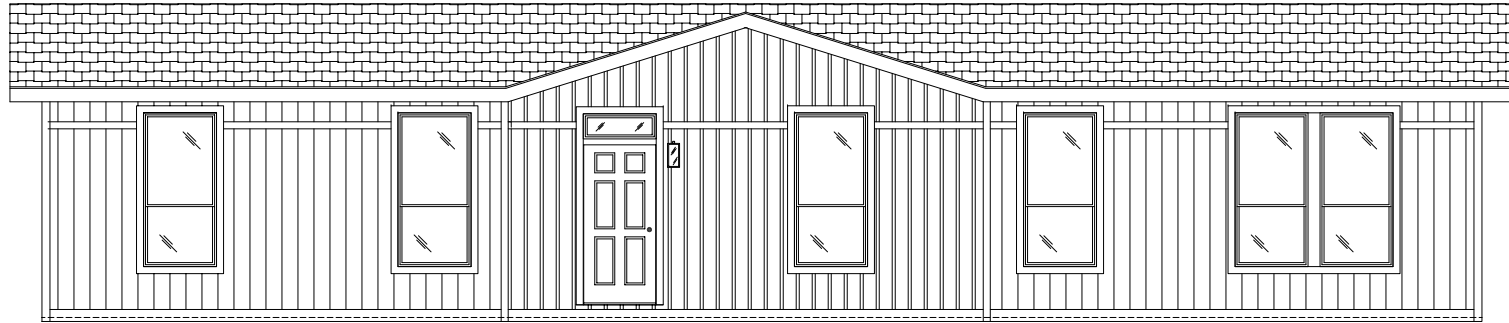

COLUMBIA RIVER

2034

26'-8" x 60'-0"

APPROX. 1,600 SQ. FT.

FRONT SIDEWALL

FRONT ENDWALL

REAR ENDWALL

REAR SIDEWALL