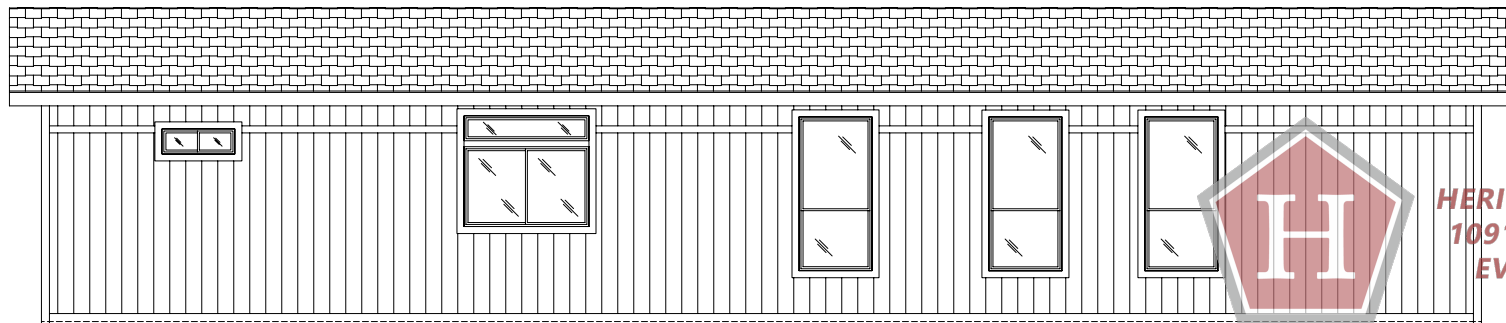

COLUMBIA RIVER

2034

26'-8" x 60'-0"

APPROX. 1,600 SQ. FT.

FRONT SIDEWALL

FRONT ENDWALL

REAR ENDWALL

REAR SIDEWALL